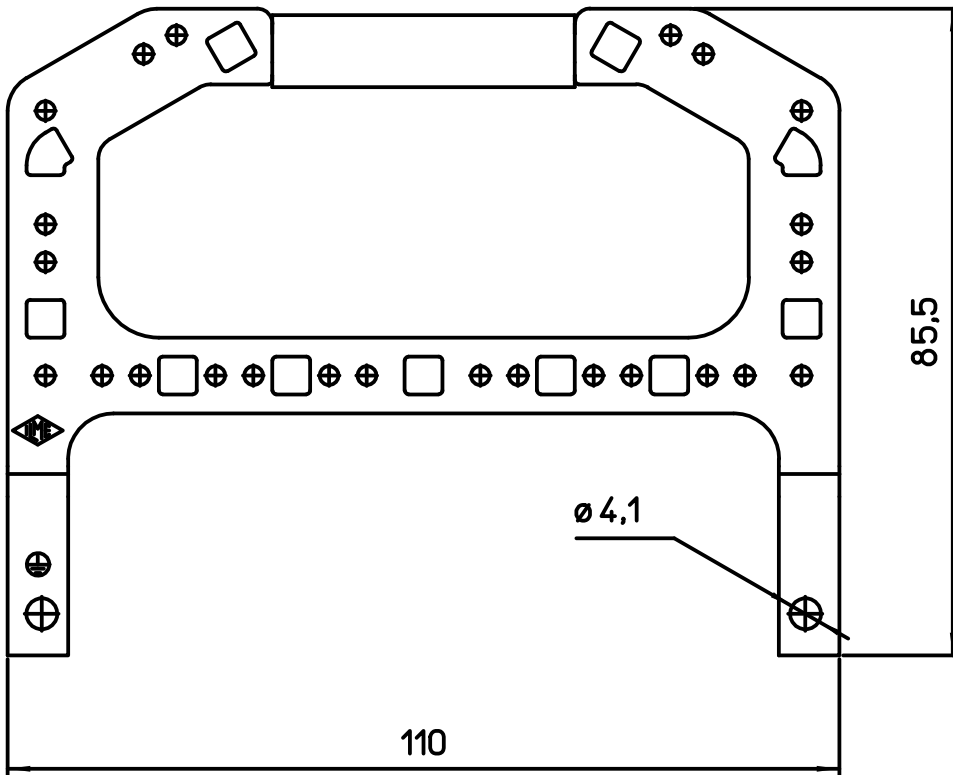

Diritti riservati All rights reserved

dimensions in mm
Date 22/10/18
Sign. D. Bonino

CR 24 SSD
Off-axis cable anchorage/shield earthing

Scale
1:1