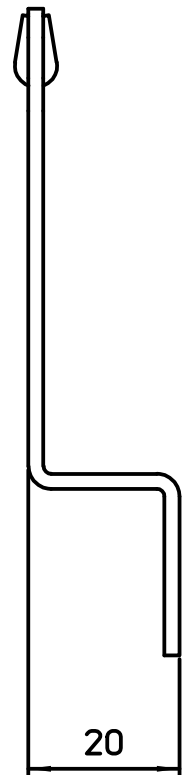

Diritti riservati All rights reserved

dimensions in mm
Date 22/10/18
Sign. D. Bonino

CR 24 SSD
Off-axis cable anchorage/shield earthing

Scale
1:1