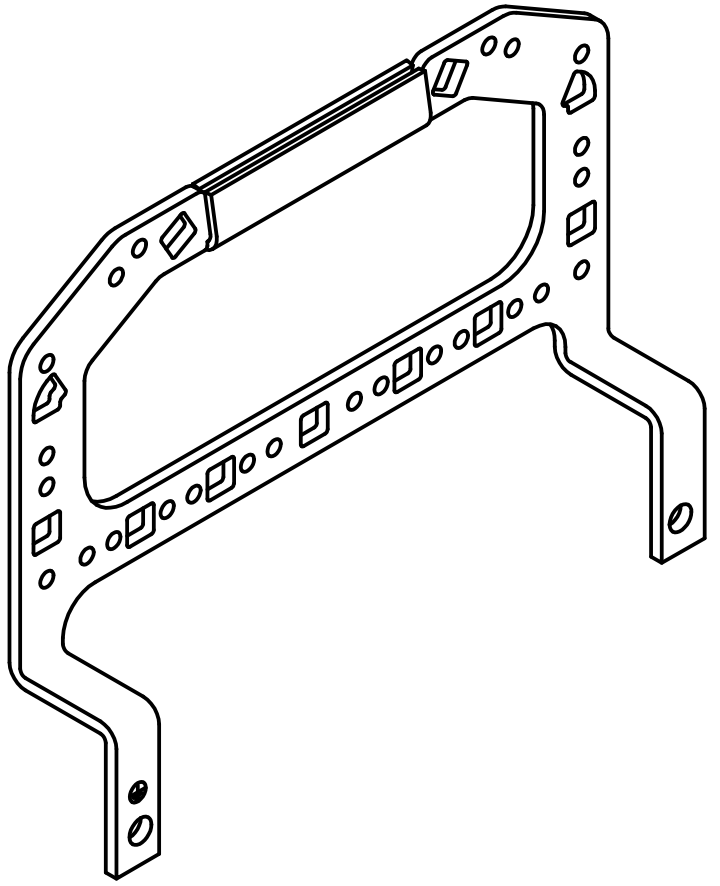

Diritti riservati All rights reserved

dimensions in mm
Date 22/10/18
Sign. D. Bonino

CR 24 SSD
Off-axis cable anchorage/shield earthing

Scale
1:1